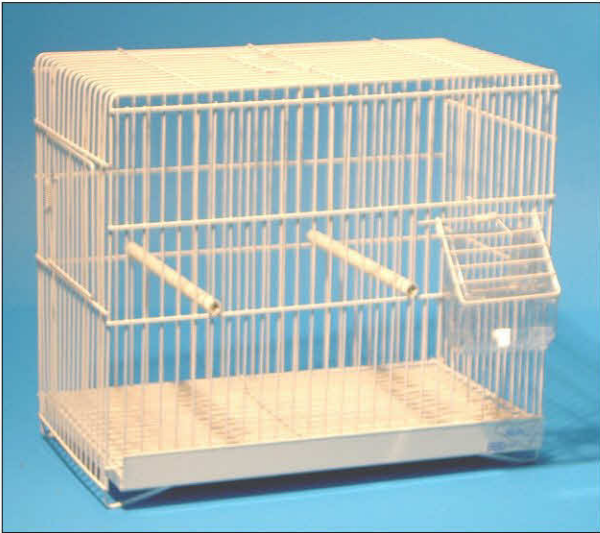

Colore

GMGCV

Dim. 32x18x30 - pz 4 - vol. 0,069 - inclusi: