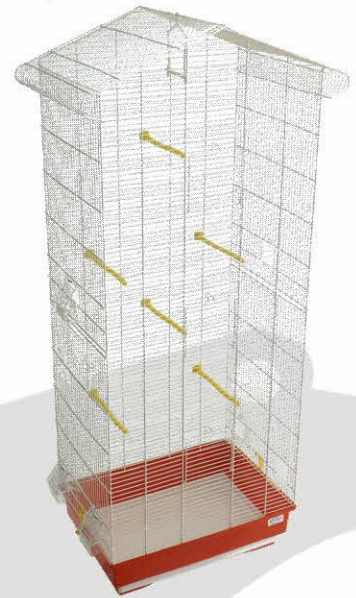

# Giusy Open

GU191TG *Gold*

GU191 Bianca

GU191D *Dark colour*

Dim. 60x40x63 - pz 1 - vol. 0,127 - inclusi:

opzional:

GU260D *Dark colour*

GU260 Bianca